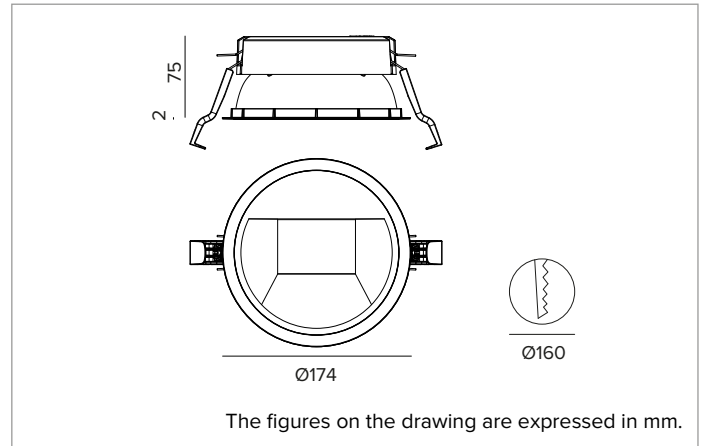

1T8325EL | CCTEVO WALL WASHER 160

Recessed LED Downlight in a trim version

		4000K	H(m)	D1(m)	D2(m)	E _{max} (lx)	
		Ra90	42°	77°			
Fixture Power	35W	1	0.86	1.70	2479		
Source Flux	4523lm	2	1.73	3.40	620		
Fixture Flux	3134lm	3	2.59	5.11	275		
Efficacy	91lm/W	4	3.46	6.81	155		
TS1398	I _{max} =633cd/klm	I _{max}	2864cd	5	4.32	8.51	99

Colour and finish: Plaster white

Weight: 0.8Kg

Version: TRIM

Degree of protection: IP20 for recessed part

Degree of protection: IP54 for exposed part

ELECTRICAL CHARACTERISTICS

Integrated electronic ON-OFF driver.